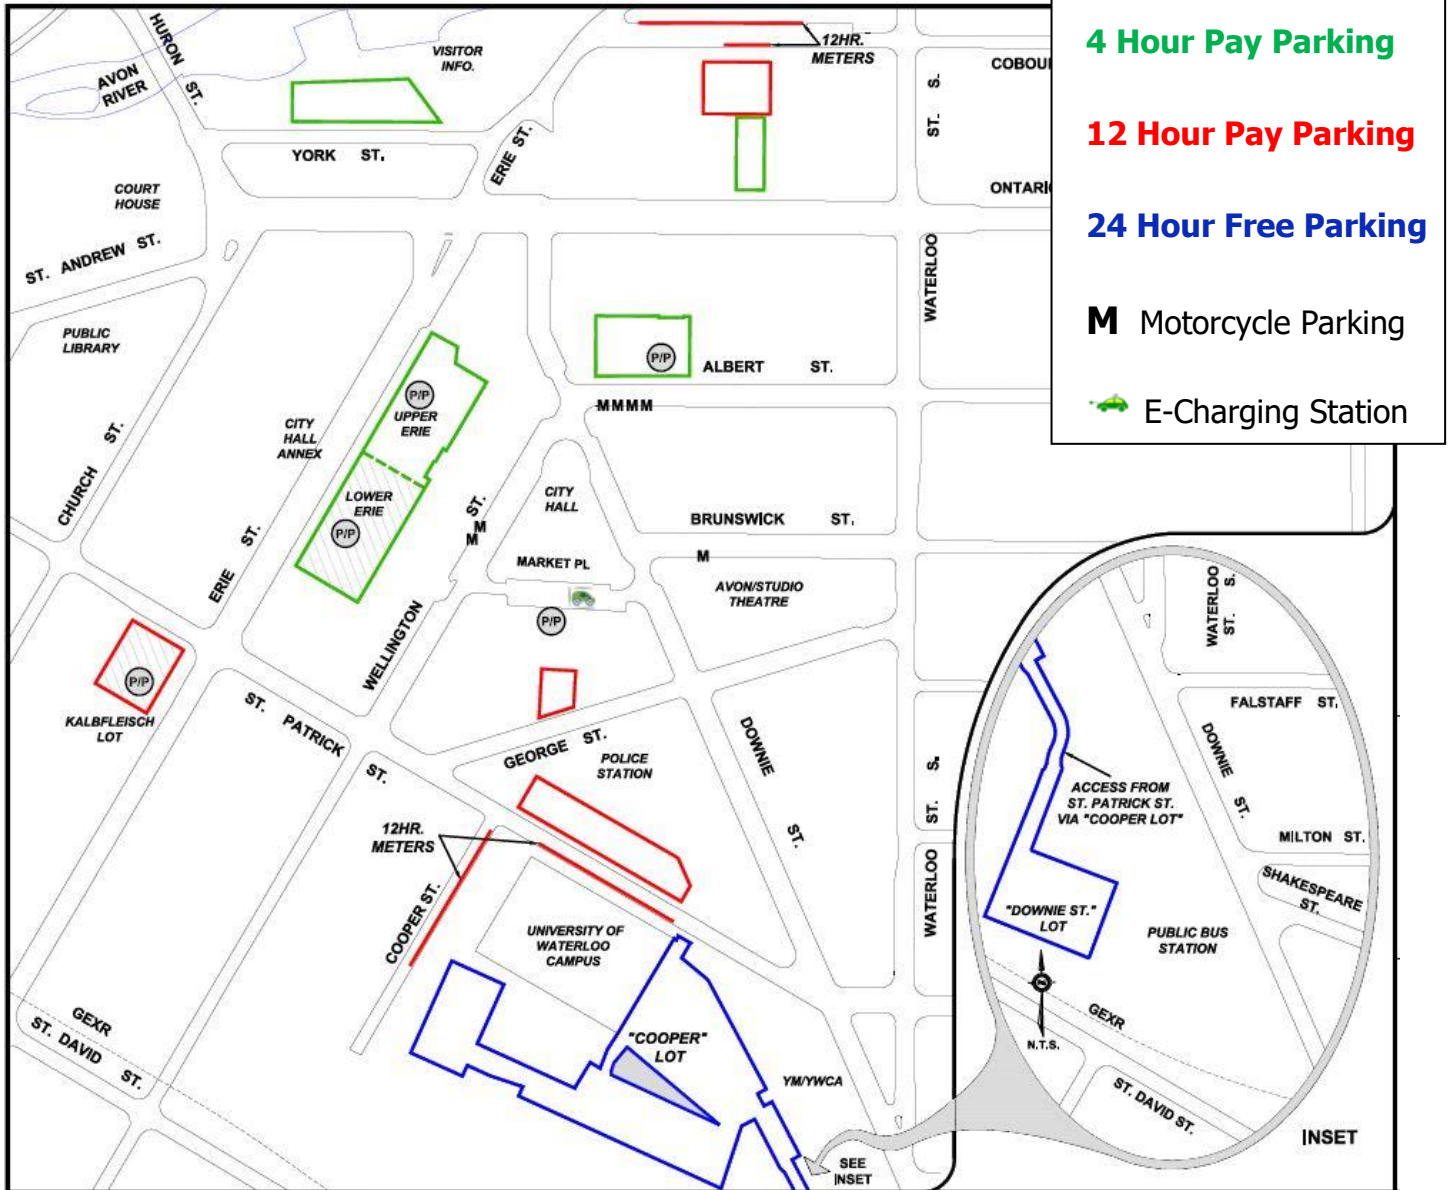

Downtown Stratford Parking Guide

Overnight parking is not permitted on any City street or paid parking lot year round from 2:00 a.m. to 6:00 a.m.

Downtown Stratford Parking Guide

Parking Lots

Location	Payment Types	Hourly Rates	Hours of Enforcement
Albert Lot 18 Albert Street	Coins, Debit/Credit Card, HotSpot	\$1.25 per hour to a maximum of 4 hours	April 1 to October 31 Monday to Saturday 9:00 a.m. to 8:00 p.m. November 1 to March 31 Monday to Saturday 9:00 a.m. to 6:00 p.m.
Erie Lot 91 Erie Street			
Ontario Street Lot 126 Ontario Street	Coins and HotSpot		
Cobourg Lot 21 Cobourg Street			
George Street Lot 20 George Street	Coins, Debit/Credit Card, HotSpot	\$1.25 per hour to a maximum of 12 hours	
Kalbfleisch Lot 128 Erie Street			
St. Patrick Lot 100 St. Patrick Street			
York Lot 10 York Street	Coins, HotSpot	\$1.25 per hour to a maximum of 4 hours	

On Street Parking

Location	Payment Types	Hourly Rates	Hours of Enforcement
St. Patrick Street	Coins, HotSpot	\$1.50 per hour to a maximum of 12 hours	April 1 to October 31 Monday to Saturday 9:00 a.m. to 8:00 p.m.
Cooper Street			
Cobourg Street			
Market Place 	Coins, Debit/Credit Card, HotSpot	\$1.50 per hour to a maximum of 4 hours	November 1 to March 31 Monday to Saturday 9:00 a.m. to 6:00 p.m.
All Remaining Downtown Streets	Coins, HotSpot		
Additionally, there are various signed 15 and 30 minute meters throughout the downtown core.			

Free Municipal Parking Lots

Location	Hours of Enforcement	Hourly Rates	Monthly Permit Rates
Cooper Parking Lot 105 St. Patrick Street	April 1 to October 31 Monday to Saturday 9:00 a.m. to 8:00 p.m.	Free to a maximum of 24 hours	N/A
 Downie Parking Lot 350 Downie Street	November 1 to March 31 Monday to Saturday 9:00 a.m. to 6:00 p.m.		