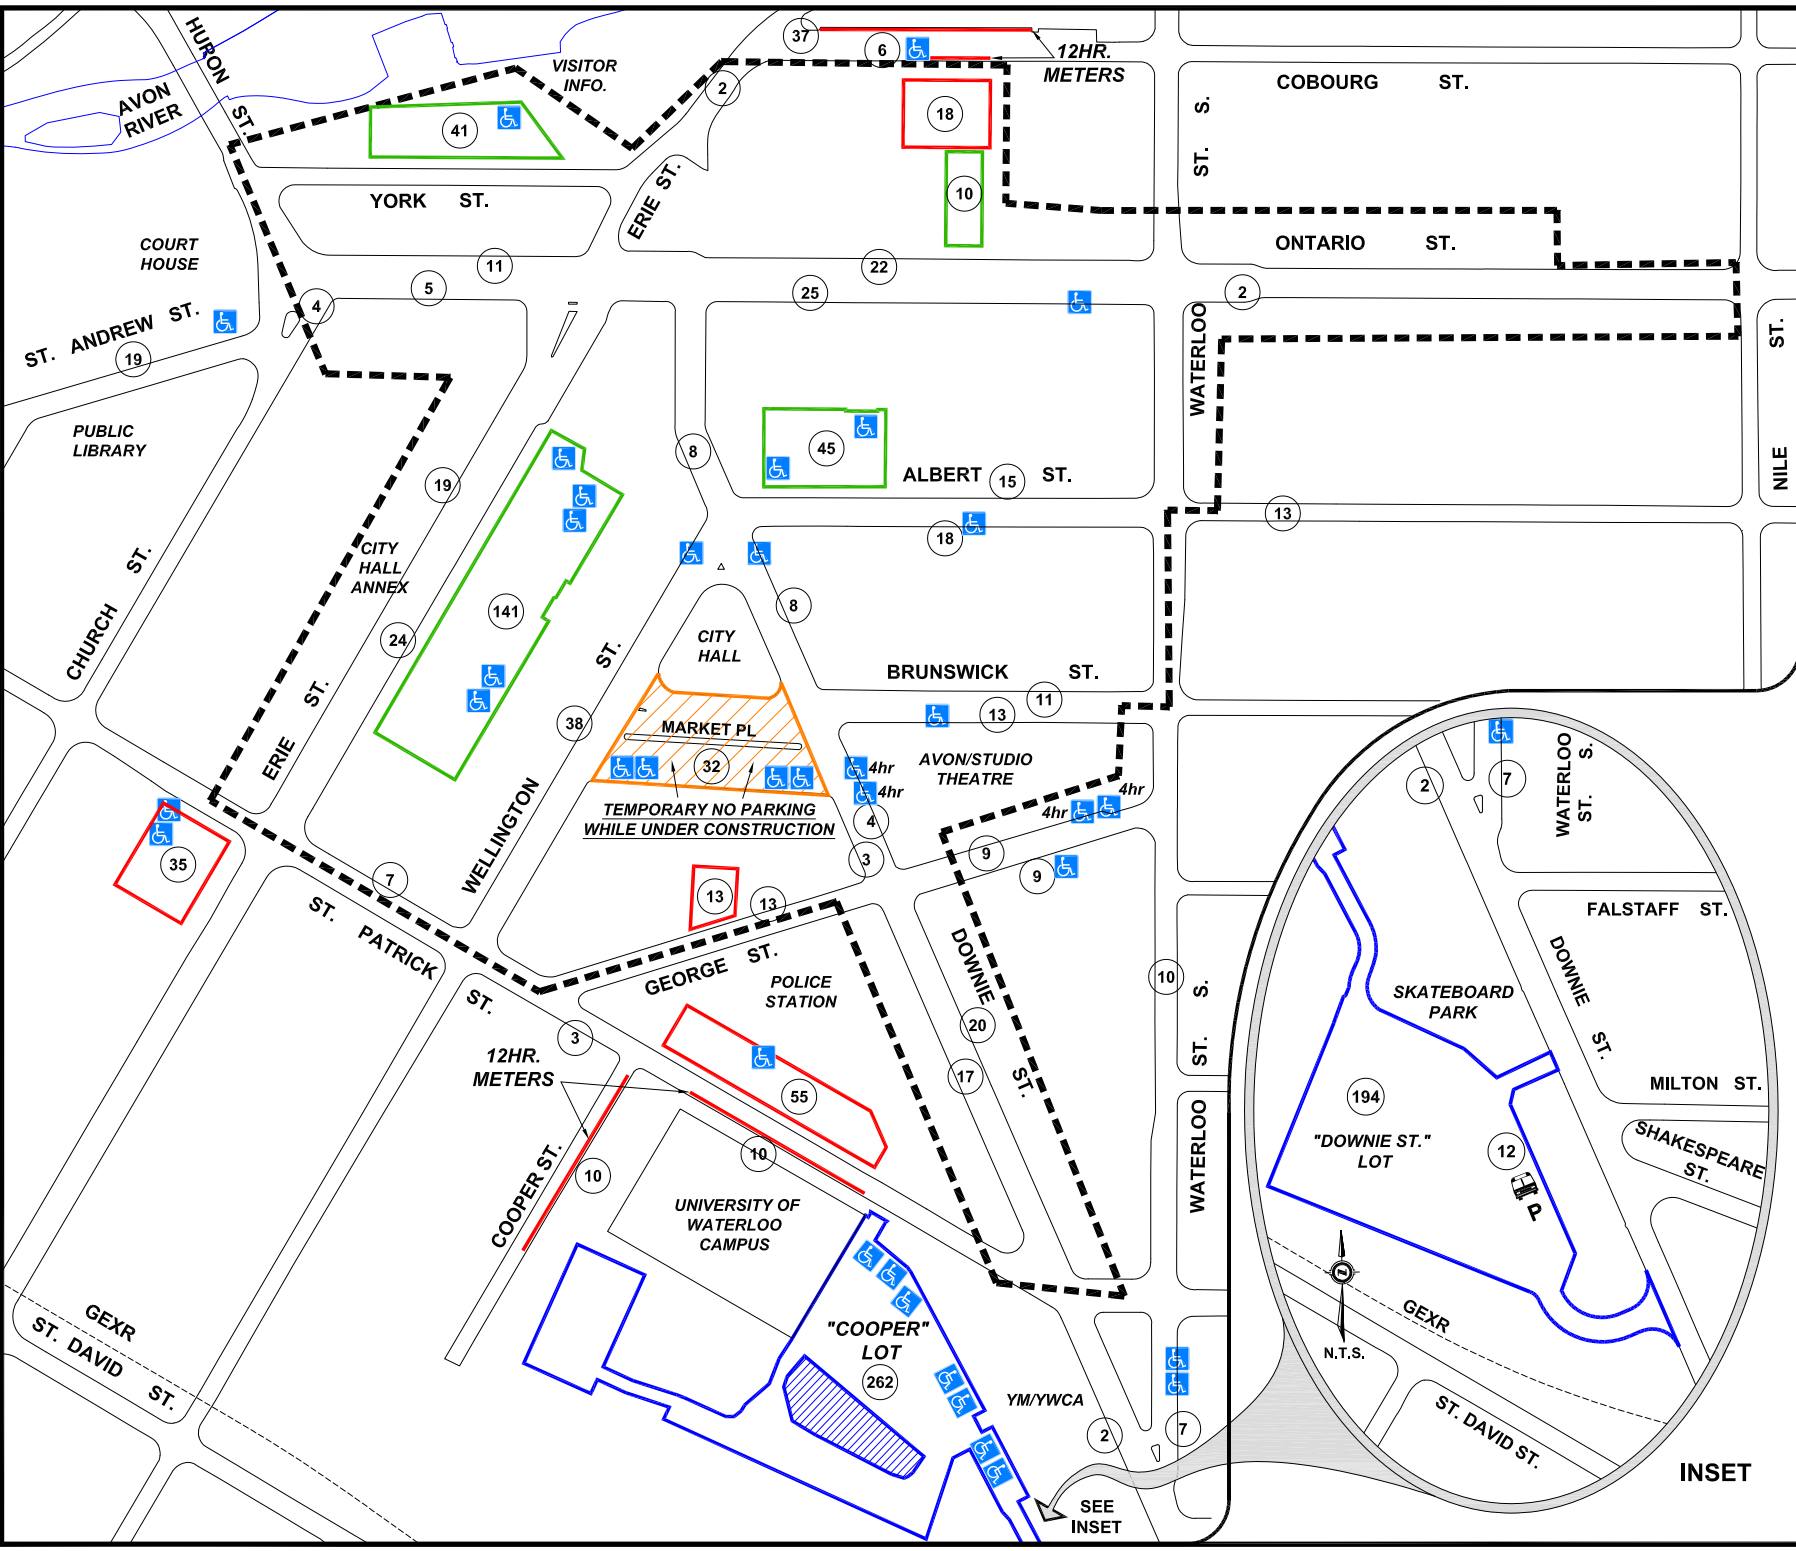

0 20m 40m

CITY OF STRATFORD CORE AREA MUNICIPAL PARKING

- CORE AREA LIMIT
- 3 HR. METERED LOTS
- 12 HR. METERED LOTS
- FREE PARKING LOTS
- NUMBER OF METERED OR FREE PARKING SPACES
- DESIGNATED PARKING SPACE
- DESIGNATED BUS PARKING AREA

EXCEPT WHERE INDICATED ALL METERS ARE LIMITED TO 3 HRS.

METERED RATE = $1.00 / HOUR
MONDAY-SATURDAY 9 AM-6 PM

PARKING IS FREE ON SUNDAY!

3 HR. METERED PARKING IS ALSO AVAILABLE ON ONTARIO, WELLINGTON, DOWNIE, ALBERT, AND BRUNSWICK STREETS.

OVERNIGHT PARKING ON STREETS IS PROHIBITED!

CITY OF STRATFORD INFRASTRUCTURE AND DEVELOPMENT SERVICES DEPARTMENT

REVISION DATE: FEB. 7, 2017

INSET

SEE INSET