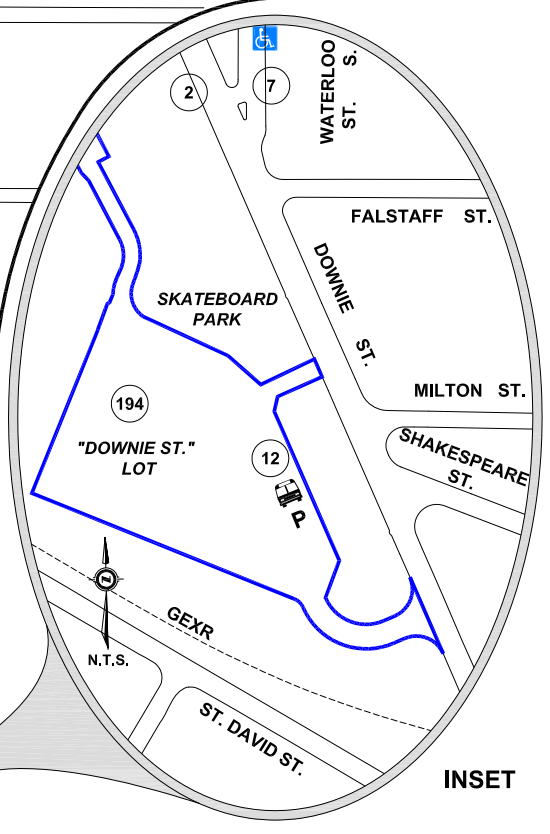

0 20m 40m

CITY OF STRATFORD CORE AREA MUNICIPAL PARKING

- CORE AREA LIMIT
- 3 HR. METERED LOTS
- 12 HR. METERED LOTS
- FREE PARKING LOTS
- NUMBER OF METERED OR FREE PARKING SPACES
- DESIGNATED PARKING SPACE
- DESIGNATED BUS PARKING AREA

EXCEPT WHERE INDICATED ALL METERS ARE LIMITED TO 3 HRS.

METERED RATE = $1.00 / HOUR
MONDAY-SATURDAY 9 AM-6 PM

PARKING IS FREE ON SUNDAY!

3 HR. METERED PARKING IS ALSO AVAILABLE ON ONTARIO, WELLINGTON, DOWNIE, ALBERT, AND BRUNSWICK STREETS.

OVERNIGHT PARKING ON STREETS IS PROHIBITED!

CITY OF STRATFORD INFRASTRUCTURE AND DEVELOPMENT SERVICES DEPARTMENT

REVISION DATE: FEB. 7, 2017

INSET

SEE INSET