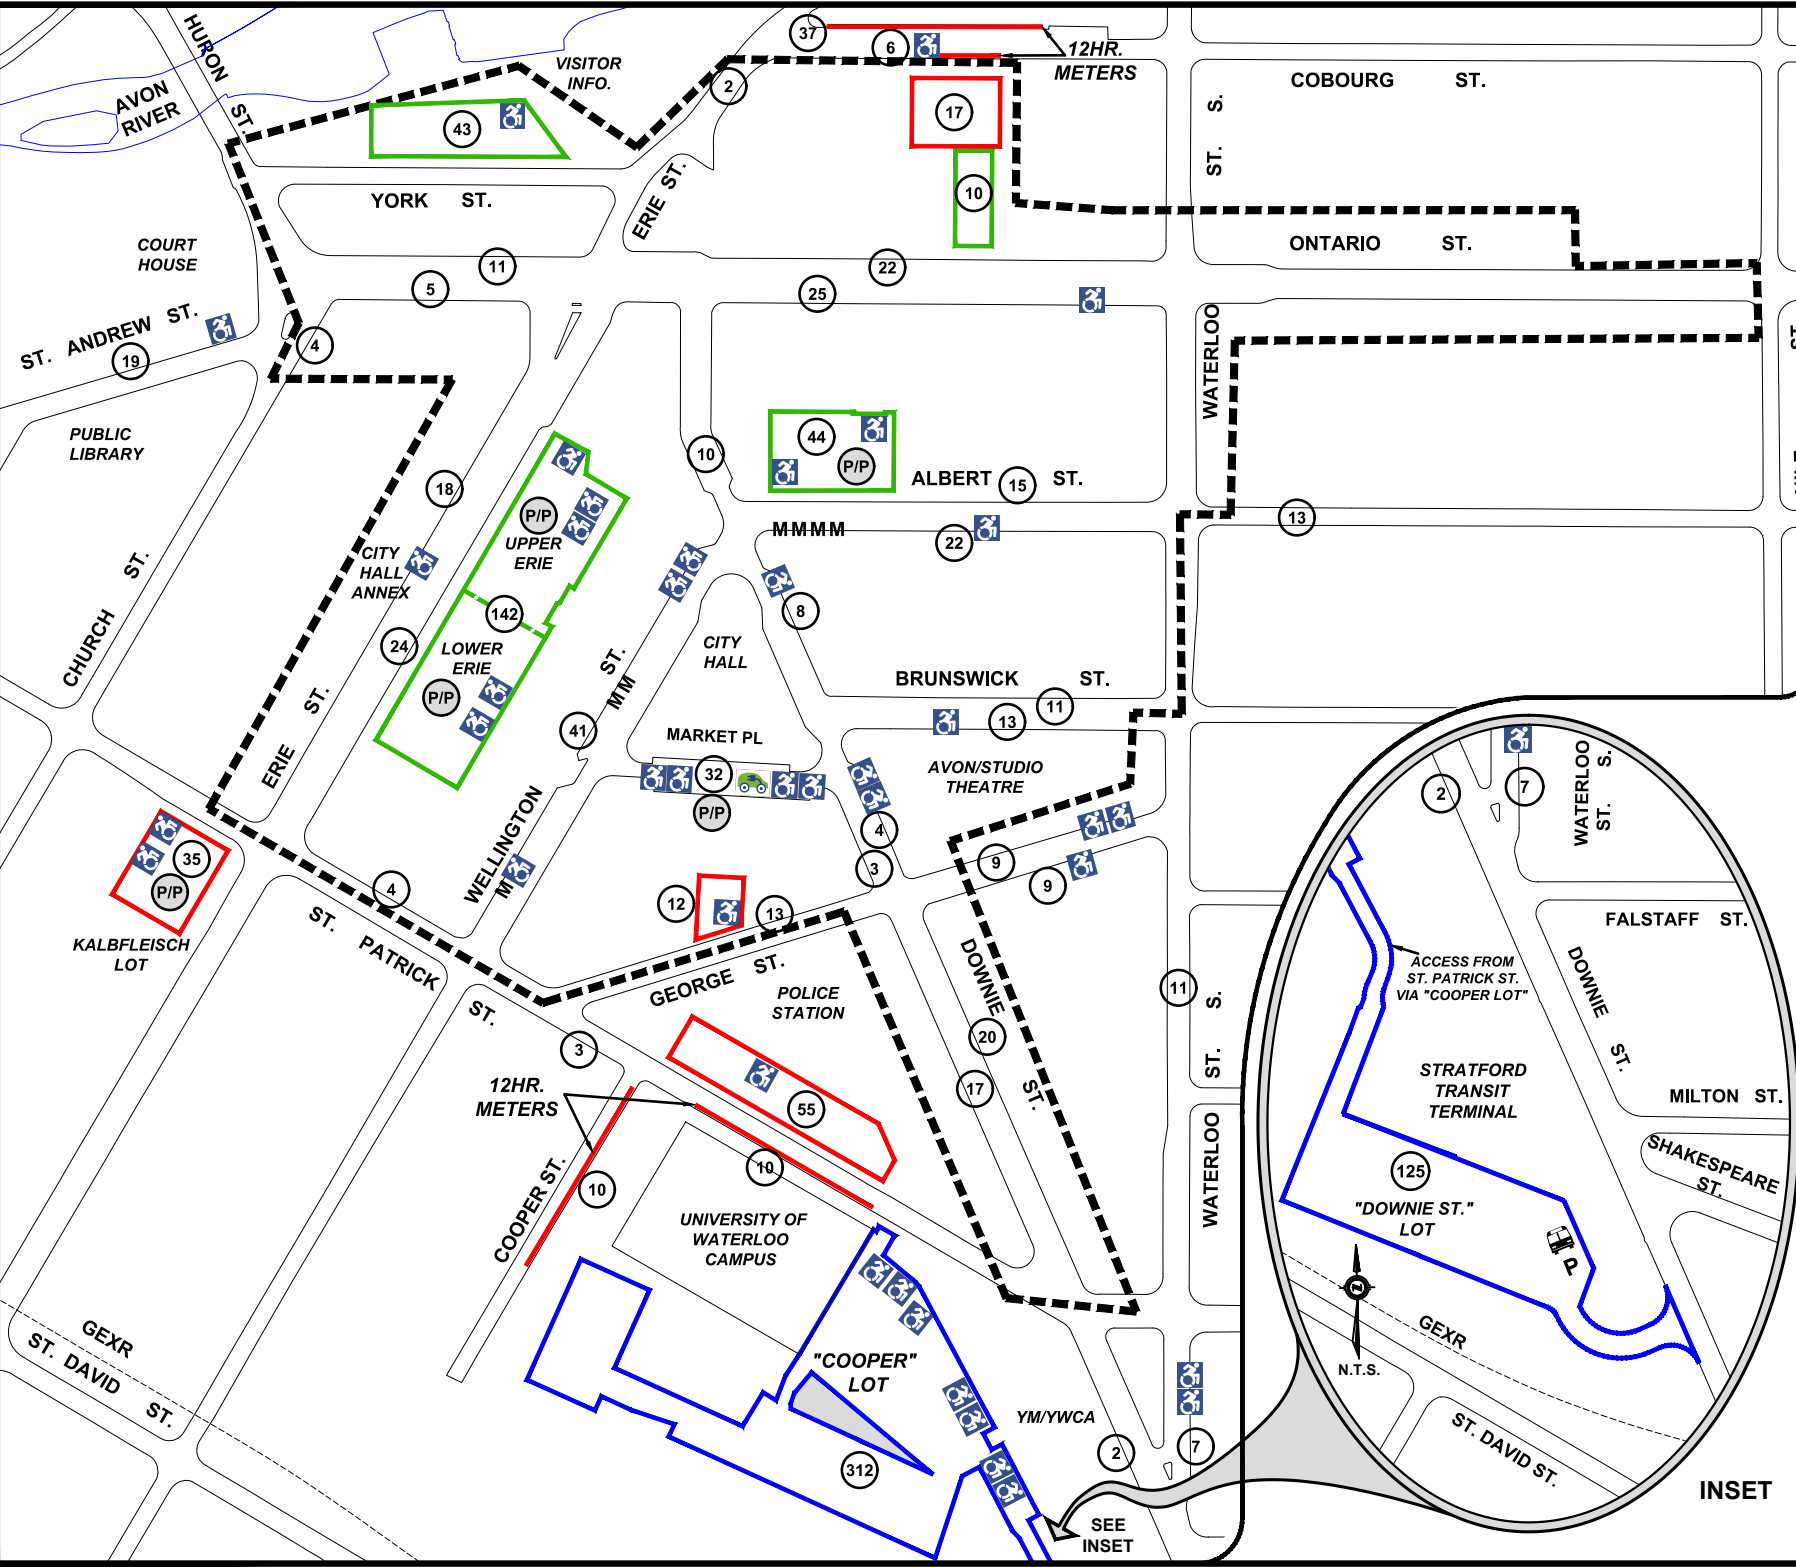

CITY OF STRATFORD CORE AREA MUNICIPAL PARKING

- CORE AREA LIMIT
- 4 HR. METERED LOTS
- 12 HR. METERED LOTS
- FREE PARKING LOTS
- NUMBER OF METERED OR FREE PARKING SPACES
- ACCESSIBLE PARKING SPACE
- MOTORCYCLE PARKING SPACE
- BUS PARKING AREA
- PAY BY PLATE PARKING
- ELECTRIC VEHICLE CHARGING STATION

EXCEPT WHERE INDICATED ALL METERS ARE LIMITED TO 4 HRS.

ON-STREET PARKING \$1.50/HR.
OFF-STREET PARKING \$1.25/HR.

PAYMENT REQUIRED
APR. 1 - OCT. 31 --- 9 AM - 8 PM
NOV. 1 - MAR. 31 --- 9 AM - 6 PM

SUNDAYS AND HOLIDAYS ARE EXCLUDED.

OVERNIGHT PARKING ON STREETS IS PROHIBITED!

INSET

SEE INSET