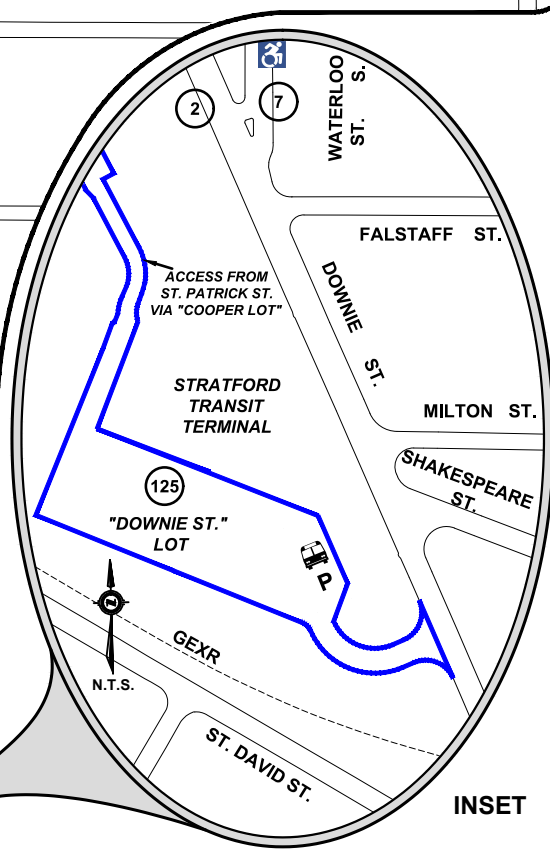

CITY OF STRATFORD CORE AREA MUNICIPAL PARKING

- CORE AREA LIMIT
- 4 HR. METERED LOTS
- 12 HR. METERED LOTS
- FREE PARKING LOTS
- NUMBER OF METERED OR FREE PARKING SPACES
- ACCESSIBLE PARKING SPACE
- MOTORCYCLE PARKING SPACE
- BUS PARKING AREA
- PAY BY PLATE PARKING
- ELECTRIC VEHICLE CHARGING STATION

OVERNIGHT PARKING ON STREETS IS PROHIBITED!

INSET

SEE INSET